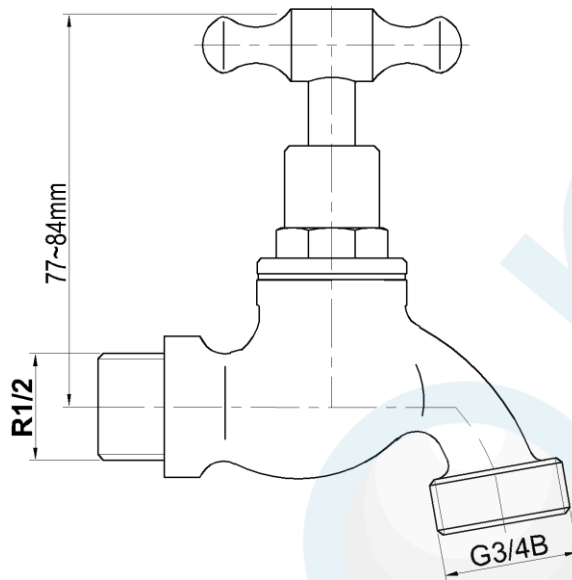

HOSE COCK 1/2" TH CP

Product Code : 60411

Brand Name: elson

Product Specification

- Complies with AS/NZS 3718, Watermark Licence Number: WMKA 02498
- Material: DR Brass, Complies with AS 2345
- Threads: Complies with AS ISO 7.1, AS ISO 7.2 and AS 1722.2
- End Connectors: Complies with AS 3688
- Suitable for Potable Water, Complies with AS/NZS 4020
- Maximum Working Temperature: 80°C
- Maximum Working Pressure: 1300 KPa
- Flow Rate at pressure 250Kpa: 54L/Min

Additional Feature

- **Double O-ring Seal**

Elson Australasia Pty Ltd

Tel: 02 9625 7899 Fax: 02 9625 7855

Website: www.elson.net.au E-mail: sales@elson.net.au

Version 2.0

Aug. 2020